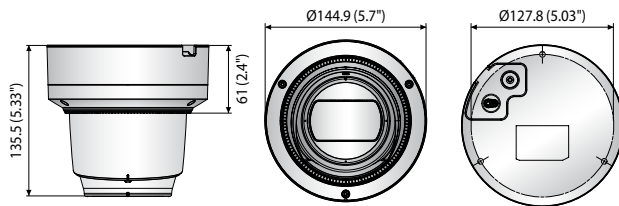

Dimensions

Unit : mm (inch)

Accessories (Optional)

	QNE-6080RV / 6080RVW
VIDEO	
Imaging Device	1 / 2.9" 2.19M CMOS
Total Pixels	2,000(H) x 1,121(V)
Effective Pixels	1,984(H) x 1,105(V)
Scanning System	Progressive
Min. Illumination	Color : 0.095Lux (30IRE), B/W : 0Lux (IR LED On)
S/N Ratio	50dB
LENS TYPE	
Focal Length (Zoom Ratio)	3.2 ~ 10mm (3.1x) motorized varifocal
Max. Aperture Ratio	F1.6
Angular Field of View	H : 104.2°(Wide) ~ 31.2°(Tele) / V : 55.1°(Wide) ~ 17.5°(Tele) / D : 124.3°(Wide) ~ 35.8°(Tele)
Focus Control	Simple focus (Motorized V/F), Manual, Remote control via network
Lens Type	DC Auto Iris
Mount Type	Board type
PAN / TILT / ROTATE	
Pan / Tilt / Rotate Range	0° ~ 350° / 0° ~ 70° / 0° ~ 360°
OPERATIONAL	
IR Viewable Length	30m (98.43ft)
Camera Title	Off / On (Displayed up to 20 characters per line) - W / W : English / Numeric / Special characters - China : English / Numeric / Special / Chinese characters - Common : Multi-line (Max. 5), Color (Grey / Green / Red / Blue / Black / White), Transparency, Auto scale by resolution
Day & Night	True Day & Night
Backlight Compensation	Off / BLC / WDR
Wide Dynamic Range	120dB
Digital Noise Reduction	SSNR (Off / On)
Motion Detection	Off / On (4ea polygonal zones)
Privacy Masking	Off / On (6ea rectangular zones)
Gain Control	Off / Low / Middle / High
White Balance	ATW / AWC / Manual / Indoor / Outdoor
LDC (Lens Distortion Correction)	Off / On (5 levels with min / max)
Electronic Shutter Speed	Minimum / Maximum / Anti flicker
Flip / Mirror	Flip / Mirror / Hallway view
Intelligent Video Analytics	Motion detection with metadata, Tampering, Defocus detection
Alarm I/O	Input 1 / Output 1
Alarm Triggers	Motion detection, Tampering detection, SD card error, NAS error, Alarm input, Defocus detection
Alarm Events	File upload via FTP and E-mail, Local storage recording at event, Notification via E-mail, External output
Pixel Counter	Support (Plug-in viewer only)
NETWORK	
Ethernet	RJ-45 (10/100BASE-T)
Video Compression Format	H.265, H.264, MJPEG
Resolution	1920 x 1080, 1280 x 1024, 1280 x 960, 1280 x 720, 1024 x 768, 800 x 600, 720 x 576, 720 x 480, 640 x 480, 640 x 360, 320 x 240
Max. Framerate	H.265 / H.264 : Max. 30fps at all resolutions, MJPEG : Max. 15fps
Smart Codec	WiseStream
Video Quality Adjustment	H.265 / H.264 : Target bitrate level control, MJPEG : Quality level control
Bitrate control method	H.265 / H.264 : CBR or VBR, MJPEG : VBR
Streaming Capability	Multiple streaming (Up to 3 profiles)
Audio I/O	Line-in
Audio Compression Format	G.711 u-law / G.726 selectable G.726 (ADPCM) 8KHz, G.711 8KHz, G.726 : 16Kbps, 24Kbps, 32Kbps, 40Kbps
Audio Communication	Uni-directional audio
IP	IPv4, IPv6
Protocol	TCP / IP, UDP / IP, RTP (UDP), RTP (TCP), RTCP, RTSP, NTP, HTTP, HTTPS, SSL / TLS, DHCP, PPPoE, FTP, SMTP, ICMP, IGMP, SNMPv1 / v2c / v3 (MIB-2), ARP, DNS, DDNS, QoS, PIM-SM, UPnP, Bonjour
Security	HTTPS (SSL) Login Authentication, Digest Login Authentication IP Address Filtering, User access Log, 802.1X Authentication
Streaming Method	Unicast / Multicast
Max. User Access	6 users at Unicast Mode
Edge storage	micro SD / SDHC / SDXC (Max. 128GB), NAS - Motion images recorded in the SD memory card can be downloaded - Manual recording at local PC
Application Programming Interface	ONVIF Profile S / G, SUNAPI (HTTP API)
Webpage Language	English, Korean, Chinese, French, Italian, Spanish, German, Japanese, Russian, Swedish, Portuguese, Czech, Polish, Turkish, Dutch, Hungary, Greek
Web Viewer	Supported OS : Windows 7, 8.1, 10, Mac OS X 10.9, 10.10, 10.11 Plug-in free Webviewer Supported Browser : Google Chrome 65, Firefox 59 (64bit only), MS Edge 41 Plug-in Webviewer Supported Browser : MS Explore 11, Apple Safari 11 * Mac OS X only
Central Management Software	SmartViewer
ENVIRONMENTAL	
Operating Temperature / Humidity	-30°C ~ +55°C (-22°F ~ +131°F) / Less than 90% RH * Start up should be done at above -20°C (-4°F)
Storage Temperature / Humidity	-30°C ~ +60°C (-22°F ~ +140°F) / Less than 90% RH
Ingress Protection	IP66
Vandal Resistance	IK10
ELECTRICAL	
Input Voltage / Current	PoE (IEEE802.3af, Class3) / 12V DC
Power Consumption	Max. 8.3W (PoE), Max. 7.6W (DC12V)
MECHANICAL	
Color / Material	Ivory / Metal (QNE-6080RV), White / Metal (QNE-6080RVW)
Dimension	Ø144.9 x 135.5mm (Ø5.70" x 5.33")
Weight	1.3Kg (2.87lb)