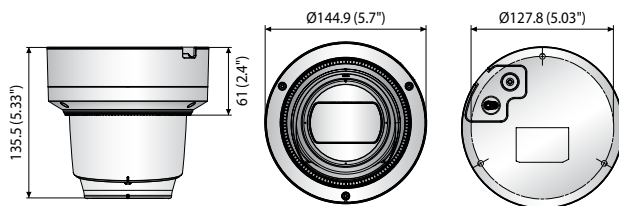

Dimensions

Unit : mm (inch)

Accessories (Optional)

QNE-7080RV / 7080RVW	
VIDEO	
Imaging Device	1 / 3" 4M CMOS
Total Pixels	2,720(H) x 1,536(V)
Effective Pixels	2,688(H) x 1,520(V)
Scanning System	Progressive
Min. Illumination	Color : 0.2Lux (30IRE), B/W : 0Lux (IR LED On)
S/N Ratio	50dB
LENS TYPE	
Focal Length (Zoom Ratio)	3.2 ~ 10mm (3.1x) motorized varifocal
Max. Aperture Ratio	F1.6
Angular Field of View	H : 100.0°(Wide) ~ 30.5°(Tele) / V : 55.7°(Wide) ~ 18.3°(Tele) / D : 119.6°(Wide) ~ 35.3°(Tele)
Focus Control	Simple focus (Motorized V/F), Manual, Remote control via network
Lens Type	DC Auto Iris
Mount Type	Board type
PAN / TILT / ROTATE	
Pan / Tilt / Rotate Range	0° ~ 350° / 0° ~ 70° / 0° ~ 360°
OPERATIONAL	
IR Viewable Length	30m (98.43ft)
Camera Title	Off / On (Displayed up to 20 characters per line) - W / W : English / Numeric / Special characters - China : English / Numeric / Special / Chinese characters - Common : Multi-line (Max. 5), Color (Grey / Green / Red / Blue / Black / White), Transparency, Auto scale by resolution
Day & Night	True Day & Night
Backlight Compensation	Off / BLC / WDR
Wide Dynamic Range	120dB
Digital Noise Reduction	SSNR (Off / On)
Motion Detection	Off / On (4ea polygonal zones)
Privacy Masking	Off / On (6ea rectangular zones)
Gain Control	Off / Low / Middle / High
White Balance	ATW / AWC / Manual / Indoor / Outdoor
LDC (Lens Distortion Correction)	Off / On (5 levels with min / max)
Electronic Shutter Speed	Minimum / Maximum / Anti flicker
Flip / Mirror	Flip / Mirror / Hallway view
Intelligent Video Analytics	Motion detection with metadata, Tampering, Defocus detection
Alarm I/O	Input 1 / Output 1
Alarm Triggers	Motion detection, Tampering detection, SD card error, NAS error, Alarm input, Defocus detection
Alarm Events	File upload via FTP and E-mail, Local storage recording at event, Notification via E-mail, External output
Pixel Counter	Support (Plug-in viewer only)
NETWORK	
Ethernet	RJ-45 (10/100BASE-T)
Video Compression Format	H.265, H.264, MJPEG
Resolution	2592 x 1520, 2560 x 1440 (16:9), 2304 x 1296, 1920 x 1080, 1280 x 1024, 1280 x 960, 1280 x 720, 1024 x 768, 800 x 600, 800 x 448, 720 x 576, 720 x 480, 640 x 480, 640 x 360, 320 x 240
Max. Framerate	H.265 / H.264 : Max. 20fps at 4M, Max. 30fps at all resolutions, MJPEG : Max. 15fps
Smart Codec	WiseStream
Video Quality Adjustment	H.265 / H.264 : Target bitrate level control, MJPEG : Quality level control
Bitrate control method	H.265 / H.264 : CBR or VBR, MJPEG : VBR
Streaming Capability	Multiple streaming (Up to 3 profiles)
Audio I/O	Line-in
Audio Compression Format	G.711 u-law / G.726 selectable G.726 (ADPCM) 8KHz, G.711 8KHz, G.726 : 16Kbps, 24Kbps, 32Kbps, 40Kbps
Audio Communication	Uni-directional audio
IP	IPv4, IPv6
Protocol	TCP / IP, UDP / IP, RTP (UDP), RTP (TCP), RTCP, RTSP, NTP, HTTP, HTTPS, SSL / TLS, DHCP, PPPoE, FTP, SMTP, ICMP, IGMP, SNMPv1 / v2c / v3 (MIB-2), ARP, DNS, DDNS, QoS, PIM-SM, UPnP, Bonjour
Security	HTTPS (SSL) Login Authentication, Digest Login Authentication IP Address Filtering, User access Log, 802.1X Authentication
Streaming Method	Unicast / Multicast
Max. User Access	6 users at Unicast Mode
Edge storage	micro SD / SDHC / SDXC (Max. 128GB), NAS - Motion images recorded in the SD memory card can be downloaded - Manual recording at local PC
Application Programming Interface	ONVIF Profile S / G, SUNAPI (HTTP API)
Webpage Language	English, Korean, Chinese, French, Italian, Spanish, German, Japanese, Russian, Swedish, Portuguese, Czech, Polish, Turkish, Dutch, Hungary, Greek
Web Viewer	Supported OS : Windows 7, 8.1, 10, Mac OS X 10.9, 10.10, 10.11 Plug-in free Webviewer Supported Browser : Google Chrome 65, Firefox 59 (64bit only), MS Edge 41 Plug-in Webviewer Supported Browser : MS Explore 11, Apple Safari 11 * Mac OS X only
Central Management Software	SmartViewer
ENVIRONMENTAL	
Operating Temperature / Humidity	-30°C ~ +55°C (-22°F ~ +131°F) / Less than 90% RH * Start up should be done at above -20°C (-4°F)
Storage Temperature / Humidity	-30°C ~ +60°C (-22°F ~ +140°F) / Less than 90% RH
Ingress Protection	IP66
Vandal Resistance	IK10
ELECTRICAL	
Input Voltage / Current	PoE (IEEE802.3af, Class3) / 12V DC
Power Consumption	Max. 8.6W (PoE), Max. 7.7W (DC12V)
MECHANICAL	
Color / Material	Ivory / Metal (QNE-7080RV), White / Metal (QNE-7080RVW)
Dimension	Ø144.9 x 135.5mm (Ø5.70" x 5.33")
Weight	1.3Kg (2.87lb)